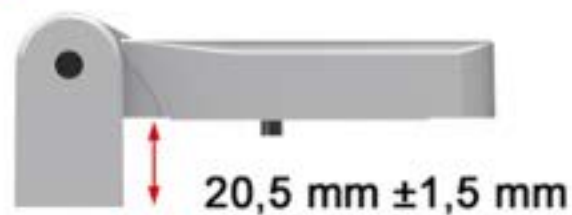

**16 - 19 mm**

42 mm

12,5 mm

17,5 mm  $\pm$ 1,5 mm

**19 - 22 mm**

**22 - 25 mm**

48 mm

18,5 mm

23,5 mm  $\pm$ 1,5 mm

The logo consists of a stylized red and grey symbol resembling a planet or a stylized letter 'P' with a vertical line through it.

PLANET

The logo consists of a stylized red circle with a grey vertical line passing through its center, resembling a planet or a stylized letter 'P'.